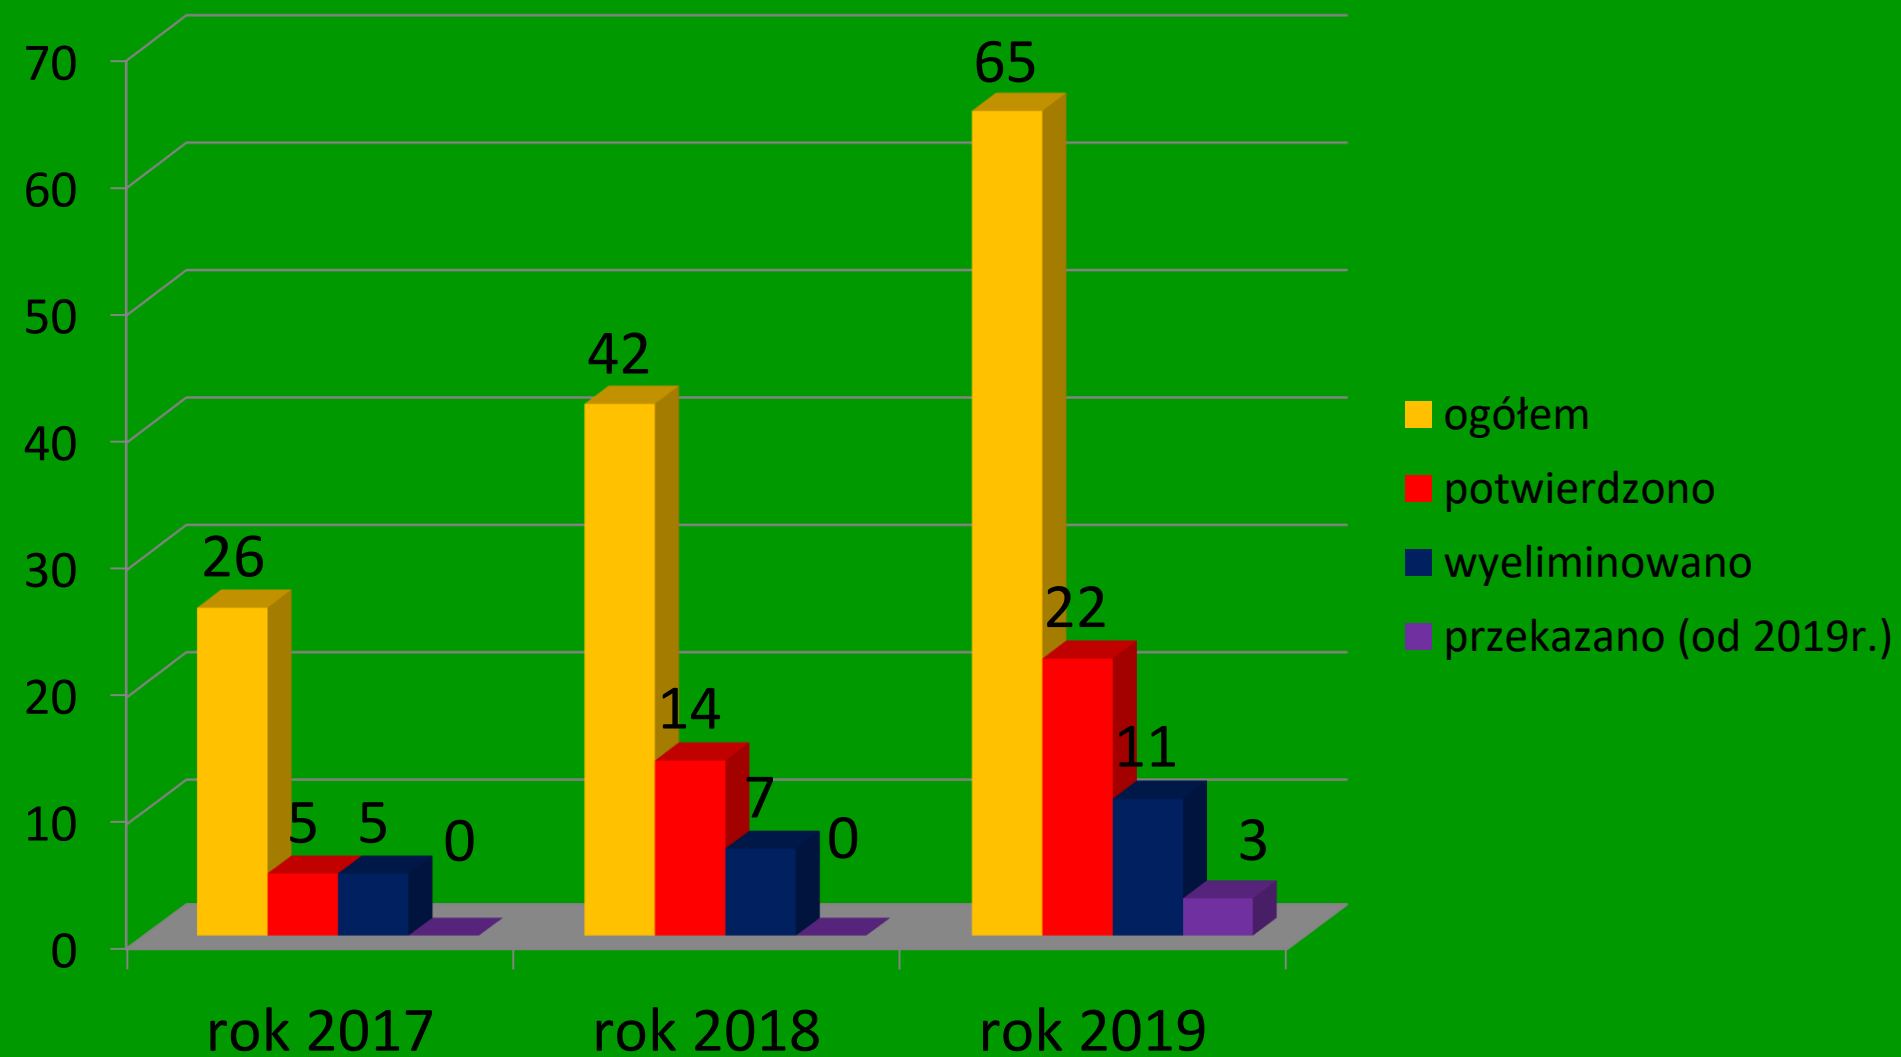

Potwierdzalność KMZB